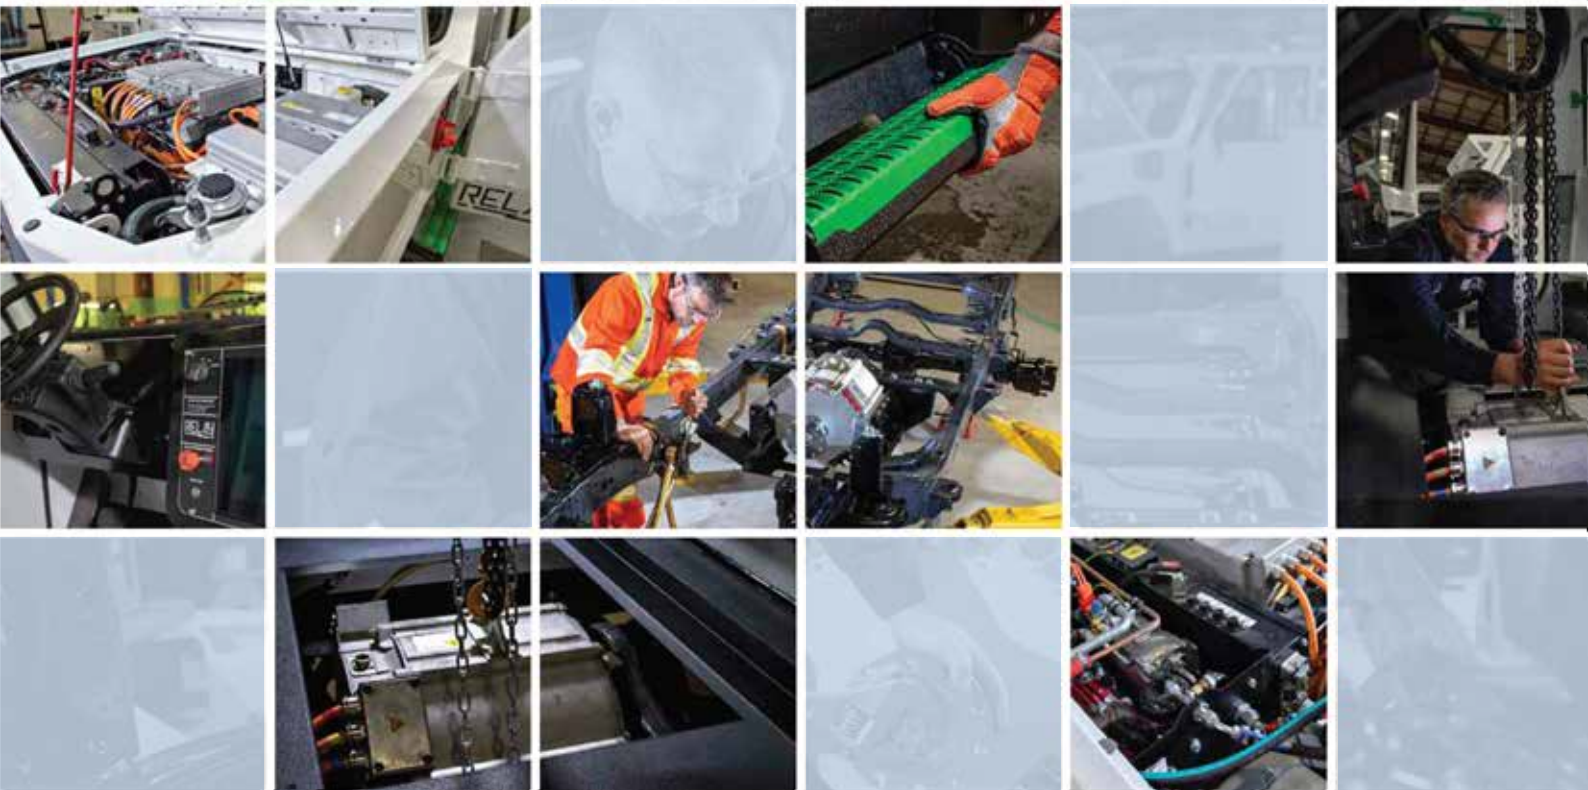

RELAY

Relay Electric Vehicle

Relay, is the next generation of innovation and real world application of the Miller's advanced technologies.

Driven by need and shaped by opportunity, Relay is the result of a demanding creative process to meet the needs of contemporary mining operations.

Powertrain

Midship mounted dual output motor

- Liquid cooled (water/glycol mixture)
- 100 kW continuous mechanical power output rating (170 kW peak)
- 680 Nm continuous mechanical torque output rating (1770 Nm peak)
- IP67 Ingress protection